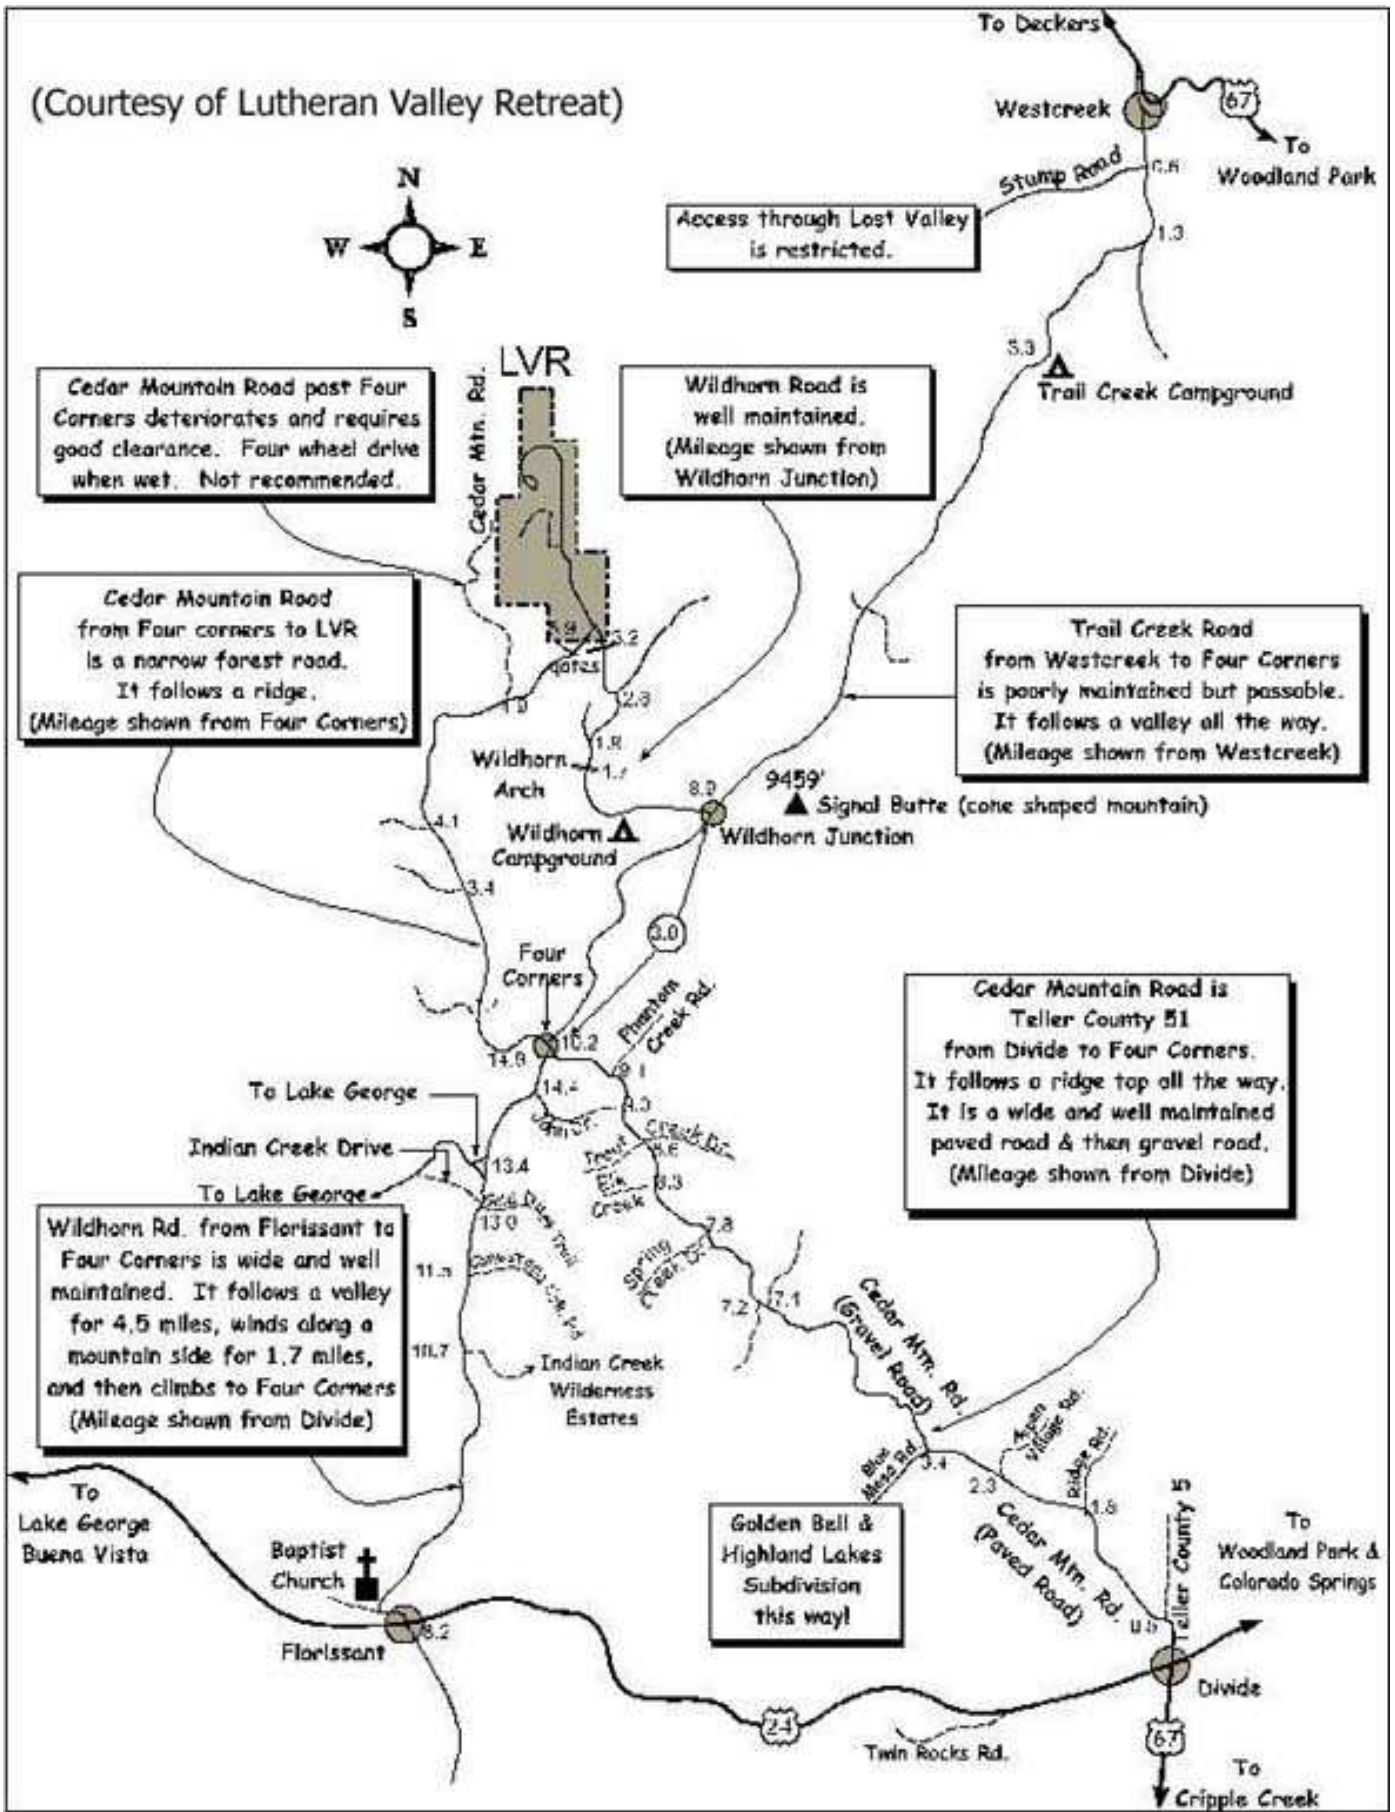

(Courtesy of Lutheran Valley Retreat)

Access through Lost Valley is restricted.

Cedar Mountain Road past Four Corners deteriorates and requires good clearance. Four wheel drive when wet. Not recommended.

Wildhorn Road is well maintained. (Mileage shown from Wildhorn Junction)

Trail Creek Road from Westcreek to Four Corners is poorly maintained but passable. It follows a valley all the way. (Mileage shown from Westcreek)

Wildhorn Rd. from Florissant to Four Corners is wide and well maintained. It follows a valley for 4.5 miles, winds along a mountain side for 1.7 miles, and then climbs to Four Corners (Mileage shown from Divide)

Golden Bell & Highland Lakes Subdivision this way!

To Lake George
Indian Creek Drive
To Lake George
Wildhorn Rd. from Florissant to Four Corners is wide and well maintained. It follows a valley for 4.5 miles, winds along a mountain side for 1.7 miles, and then climbs to Four Corners (Mileage shown from Divide)